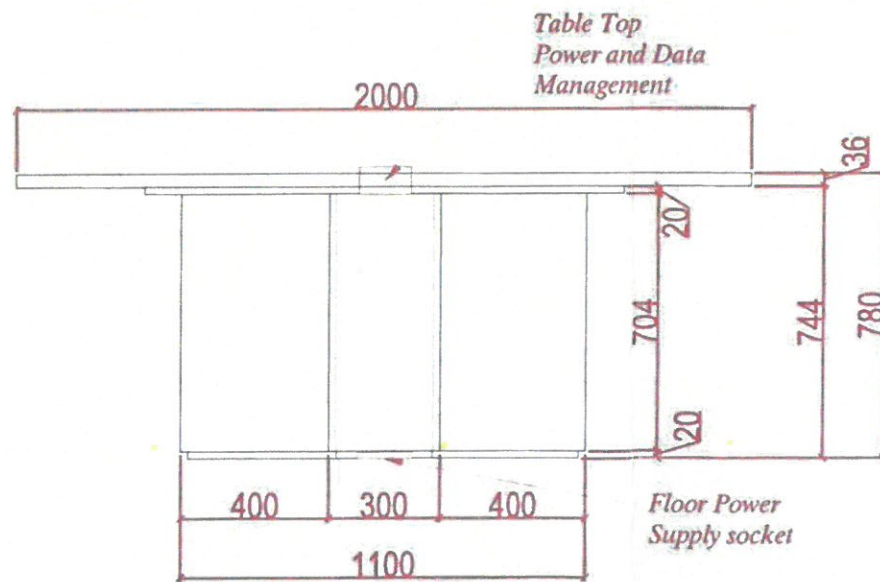

Meeting room table

Conference table (4th floor)

6-man meeting table in laminate finish - oval shaped with power hatch

*3 Panel
1 PVC
Data management.*

StarWood 18

www.wood-styles.com

Copyright of designs shown herein is retained by this office. Authority is required for any reproduction. © Copyright Wood-styles Ltd.