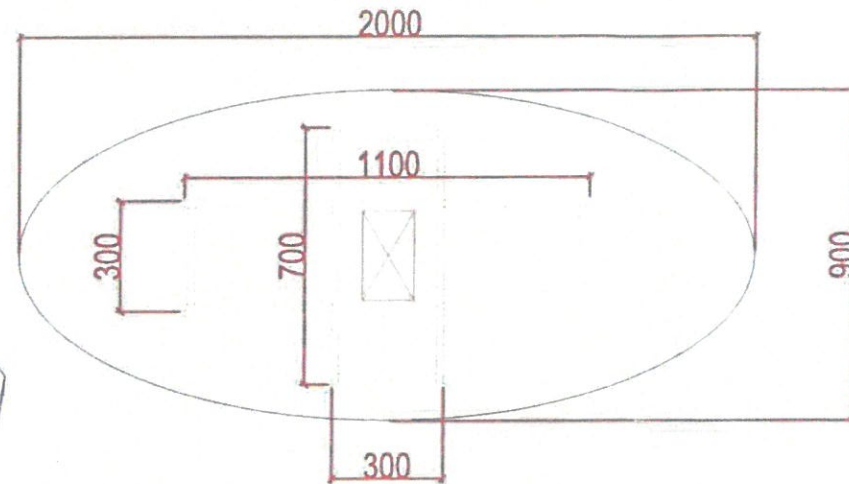

Meeting room table

Conference table (4th floor)

6-man meeting table in laminate finish - oval shaped with power hatch

*3 Panel
1 PVC
Data management.*

StarWood 18

www.wood-styles.com

Copyright of designs shown herein is retained by this office. Authority is required for any reproduction. © Copyright Wood-styles Ltd.

Sheet title
4TH Floor
6 man Conference table
Floor Plan / Elevation

Dwg No. No.
WS-DS-SD-FT-013 SHEET 1