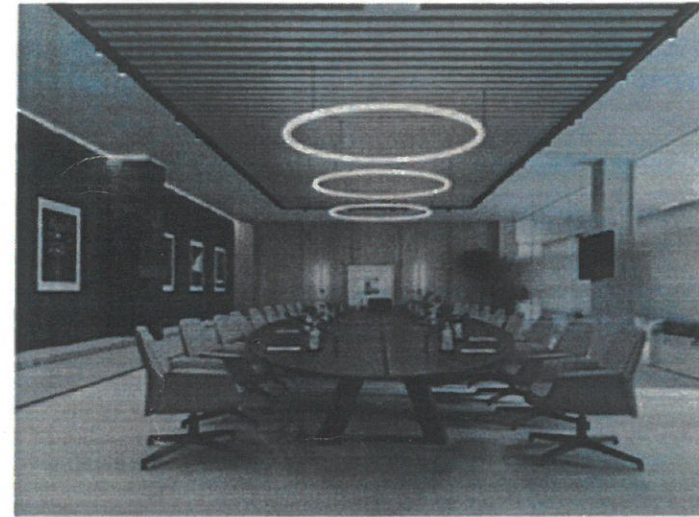

Meeting room table

Conference table (4th floor)

6-man meeting table in laminate finish - oval shaped with power hatch

*3 Panel
1 PVC
Data management.*

StarWood 18

www.wood-styles.com

Copyright of designs shown herein is retained by this office. Authority is required for any reproduction. © Copyright Wood-styles Ltd.