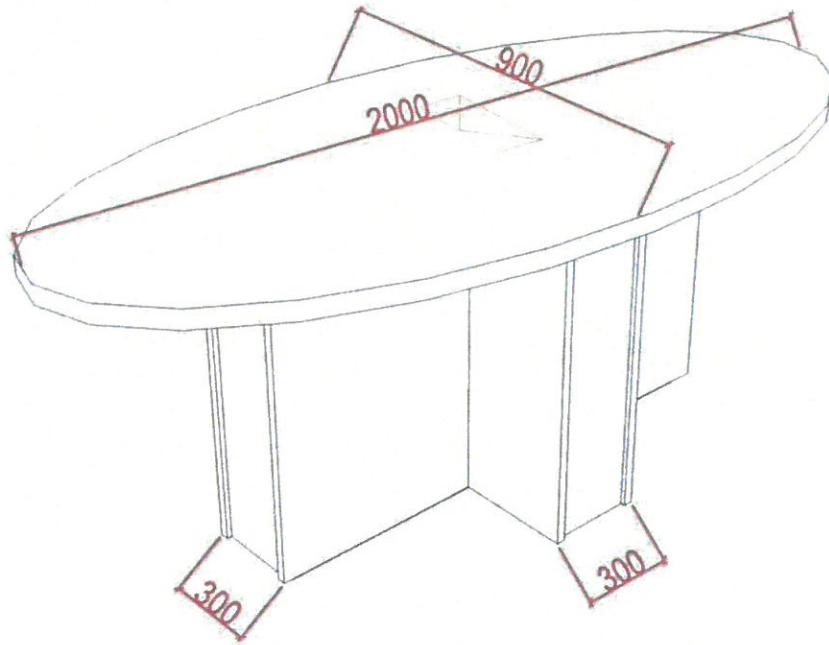

Meeting room table

Conference table (4th floor)

6-man meeting table in laminate finish - oval shaped with power hatch

*3 Panel
1 PVC
Data management.*

StarWood 18

www.wood-styles.com

Copyright of designs shown herein is retained by this office. Authority is required for any reproduction. © Copyright Wood-styles Ltd.